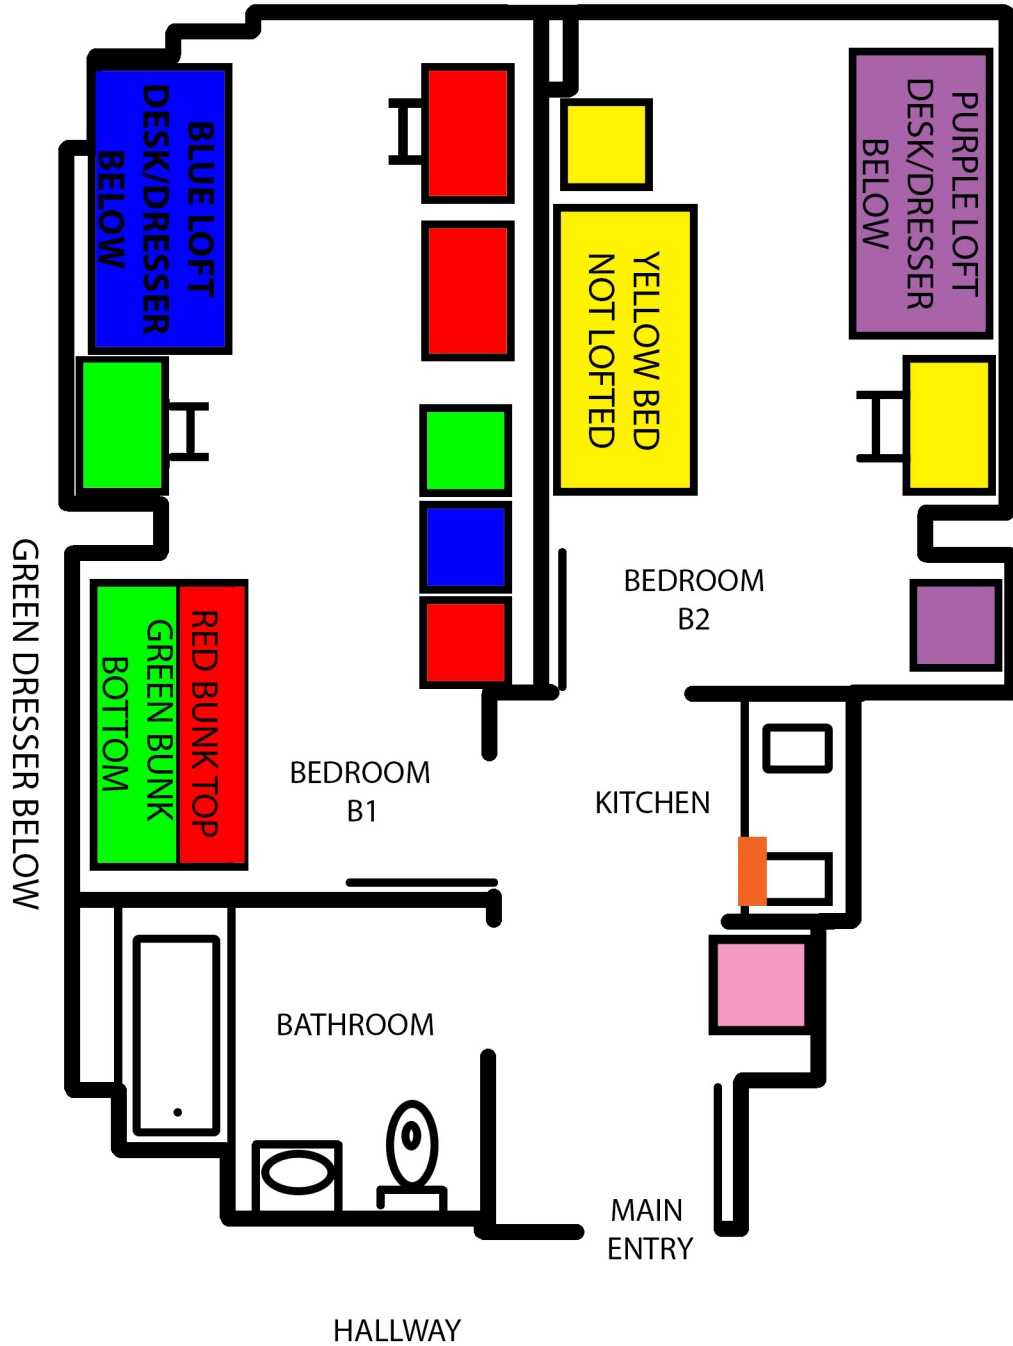

SUITES 2B, 4-6B

ORANGE = 5.1 Cubic Ft
REFRIGERATOR UNDER
COUNTER

PINK = 6.4 Cubic Ft
REFRIGERATOR